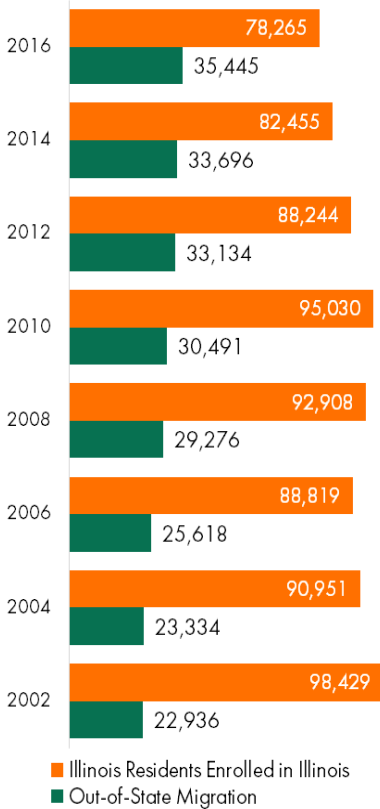

# OUTMIGRATION CONTEXT

ILLINOIS BOARD OF HIGHER EDUCATION

**Number of Illinois residents enrolled as college freshmen:**

**More 4-year college-going Illinois high school graduates are enrolling out-of-state**

**Net Loss Leaders**

**More Illinois outmigrants are enrolling at out-of-state public universities**

**97%** of Illinois high school graduates enrolled at a two-year college attended an Illinois community college

**3%** attended an out-of-state two-year college

**Top Producers of Illinois Non-Resident Freshmen**

Outside USA	2,856
California	1,338
Indiana	1,164
Missouri	1,154

**Illinois Employment Rates**

Illinois high school graduates and where they completed college