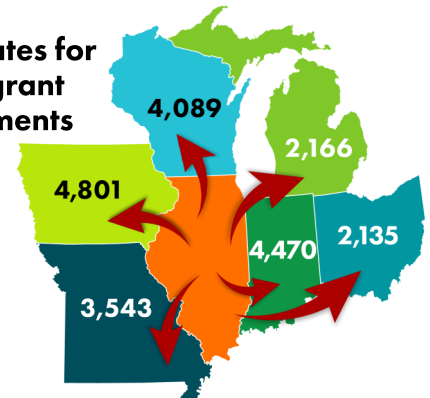

# OUTMIGRATION CONTEXT

ILLINOIS BOARD OF HIGHER EDUCATION

**Number of Illinois residents enrolled as college freshmen:**

**More 4-year college-going Illinois high school graduates are enrolling out-of-state**

**Net Loss Leaders**

**More Illinois outmigrants are enrolling at out-of-state public universities**

**97%** of Illinois high school graduates enrolled at a two-year college attended an Illinois community college

**3%** attended an out-of-state two-year college

**Top Producers of Illinois Non-Resident Freshmen**

Outside USA	2,856
California	1,338
Indiana	1,164
Missouri	1,154

**Illinois Employment Rates**

Illinois high school graduates and where they completed college

**Top states for outmigrant enrollments**

**Top Out-of-State Schools for Illinois Freshmen (2016)**

University of Iowa	1,690
Iowa State University	1,017
Indiana University	901
University of Missouri	894