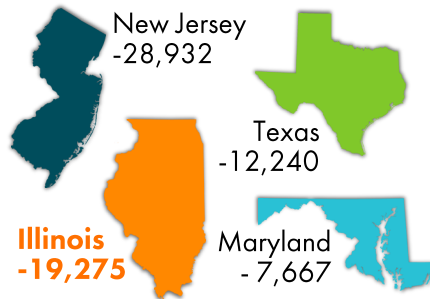

# OUTMIGRATION CONTEXT

ILLINOIS BOARD OF HIGHER EDUCATION

**Number of Illinois residents enrolled as college freshmen:**

**More 4-year college-going Illinois high school graduates are enrolling out-of-state**

**Net Loss Leaders**

**More Illinois outmigrants are enrolling at out-of-state public universities**

**97%** of Illinois high school graduates enrolled at a two-year college attended an Illinois community college

**3%** attended an out-of-state two-year college

**Top Producers of Illinois Non-Resident Freshmen**

Outside USA	2,856
California	1,338
Indiana	1,164
Missouri	1,154

**Illinois Employment Rates**

Illinois high school graduates and where they completed college

**Top states for outmigrant enrollments**

**Top Out-of-State Schools for Illinois Freshmen (2016)**

University of Iowa	1,690
Iowa State University	1,017
Indiana University	901
University of Missouri	894