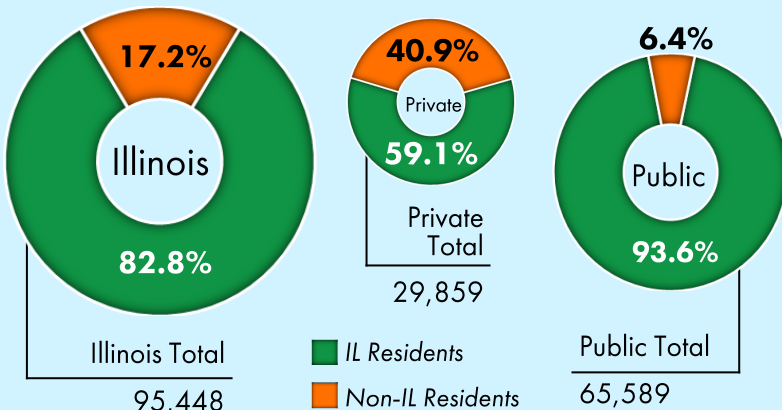

ILLINOIS PROUD

A COMPARATIVE PROFILE OF ILLINOIS HIGHER EDUCATION

Illinois is among the national leaders in the rate of bachelor's degree completion among transfer students from community colleges...

Illinois public colleges substantially outpace the national averages for six-year graduation rates.

...Illinois has a robust higher ed system that produces more bachelor's degree completers with prior comm. college enrollment than those other national leaders.

Illinois public universities produce more degrees relative to the number of students enrolled than their peers and perform substantially better than the national avg.

Most undergraduate students served by IL institutions, particularly the public colleges, are Illinoisans.

Illinois public universities are among the national leaders in completion rates for adult learners, second only to Virginia.