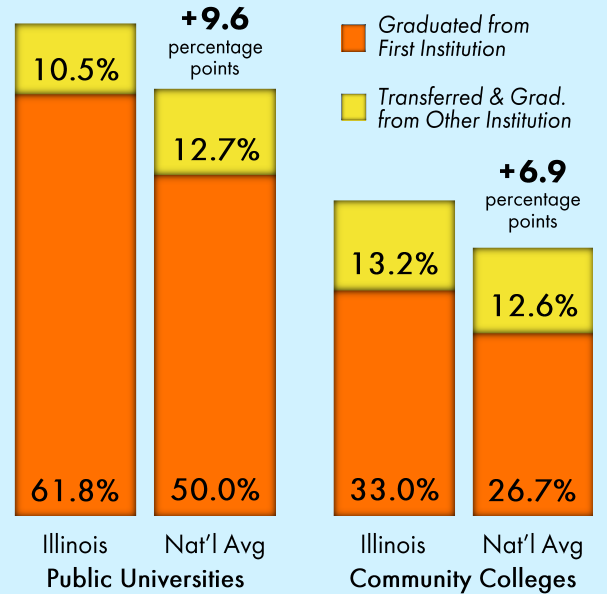

ILLINOIS PROUD

A COMPARATIVE PROFILE OF ILLINOIS HIGHER EDUCATION

Illinois is among the national leaders in the rate of bachelor's degree completion among transfer students from community colleges...

Illinois public colleges substantially outpace the national averages for six-year graduation rates.

...Illinois has a robust higher ed system that produces more bachelor's degree completers with prior comm. college enrollment than those other national leaders.

Illinois public universities produce more degrees relative to the number of students enrolled than their peers and perform substantially better than the national avg.

Most undergraduate students served by IL institutions, particularly the public colleges, are Illinoisans.

Illinois public universities are among the national leaders in completion rates for adult learners, second only to Virginia.