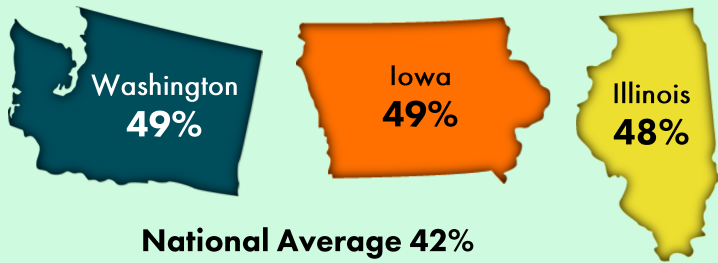

ILLINOIS PROUD

A COMPARATIVE PROFILE OF ILLINOIS HIGHER EDUCATION

Illinois is among the national leaders in the rate of bachelor's degree completion among transfer students from community colleges...

Illinois public colleges substantially outpace the national averages for six-year graduation rates.

...Illinois has a robust higher ed system that produces more bachelor's degree completers with prior comm. college enrollment than those other national leaders.

Illinois public universities produce more degrees relative to the number of students enrolled than their peers and perform substantially better than the national avg.

Most undergraduate students served by IL institutions, particularly the public colleges, are Illinoisans.

Illinois public universities are among the national leaders in completion rates for adult learners, second only to Virginia.