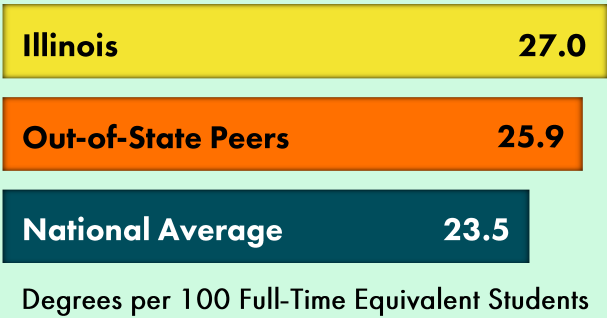

ILLINOIS PROUD

A COMPARATIVE PROFILE OF ILLINOIS HIGHER EDUCATION

Illinois is among the national leaders in the rate of bachelor's degree completion among transfer students from community colleges...

Illinois public colleges substantially outpace the national averages for six-year graduation rates.

...Illinois has a robust higher ed system that produces more bachelor's degree completers with prior comm. college enrollment than those other national leaders.

Illinois public universities produce more degrees relative to the number of students enrolled than their peers and perform substantially better than the national avg.