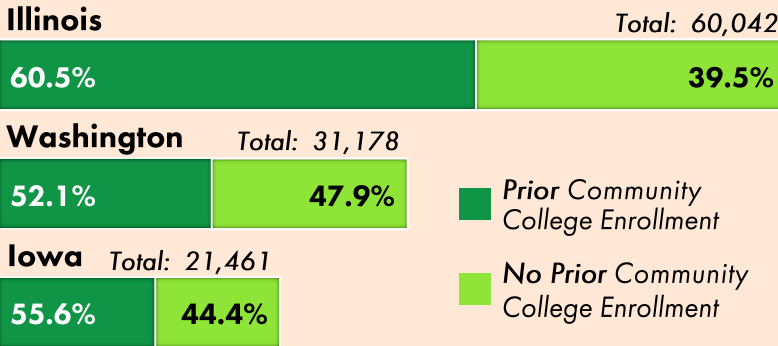

ILLINOIS PROUD

A COMPARATIVE PROFILE OF ILLINOIS HIGHER EDUCATION

Illinois is among the national leaders in the rate of bachelor's degree completion among transfer students from community colleges...

Illinois public colleges substantially outpace the national averages for six-year graduation rates.

...Illinois has a robust higher ed system that produces more bachelor's degree completers with prior comm. college enrollment than those other national leaders.

Illinois public universities produce more degrees relative to the number of students enrolled than their peers and perform substantially better than the national avg.